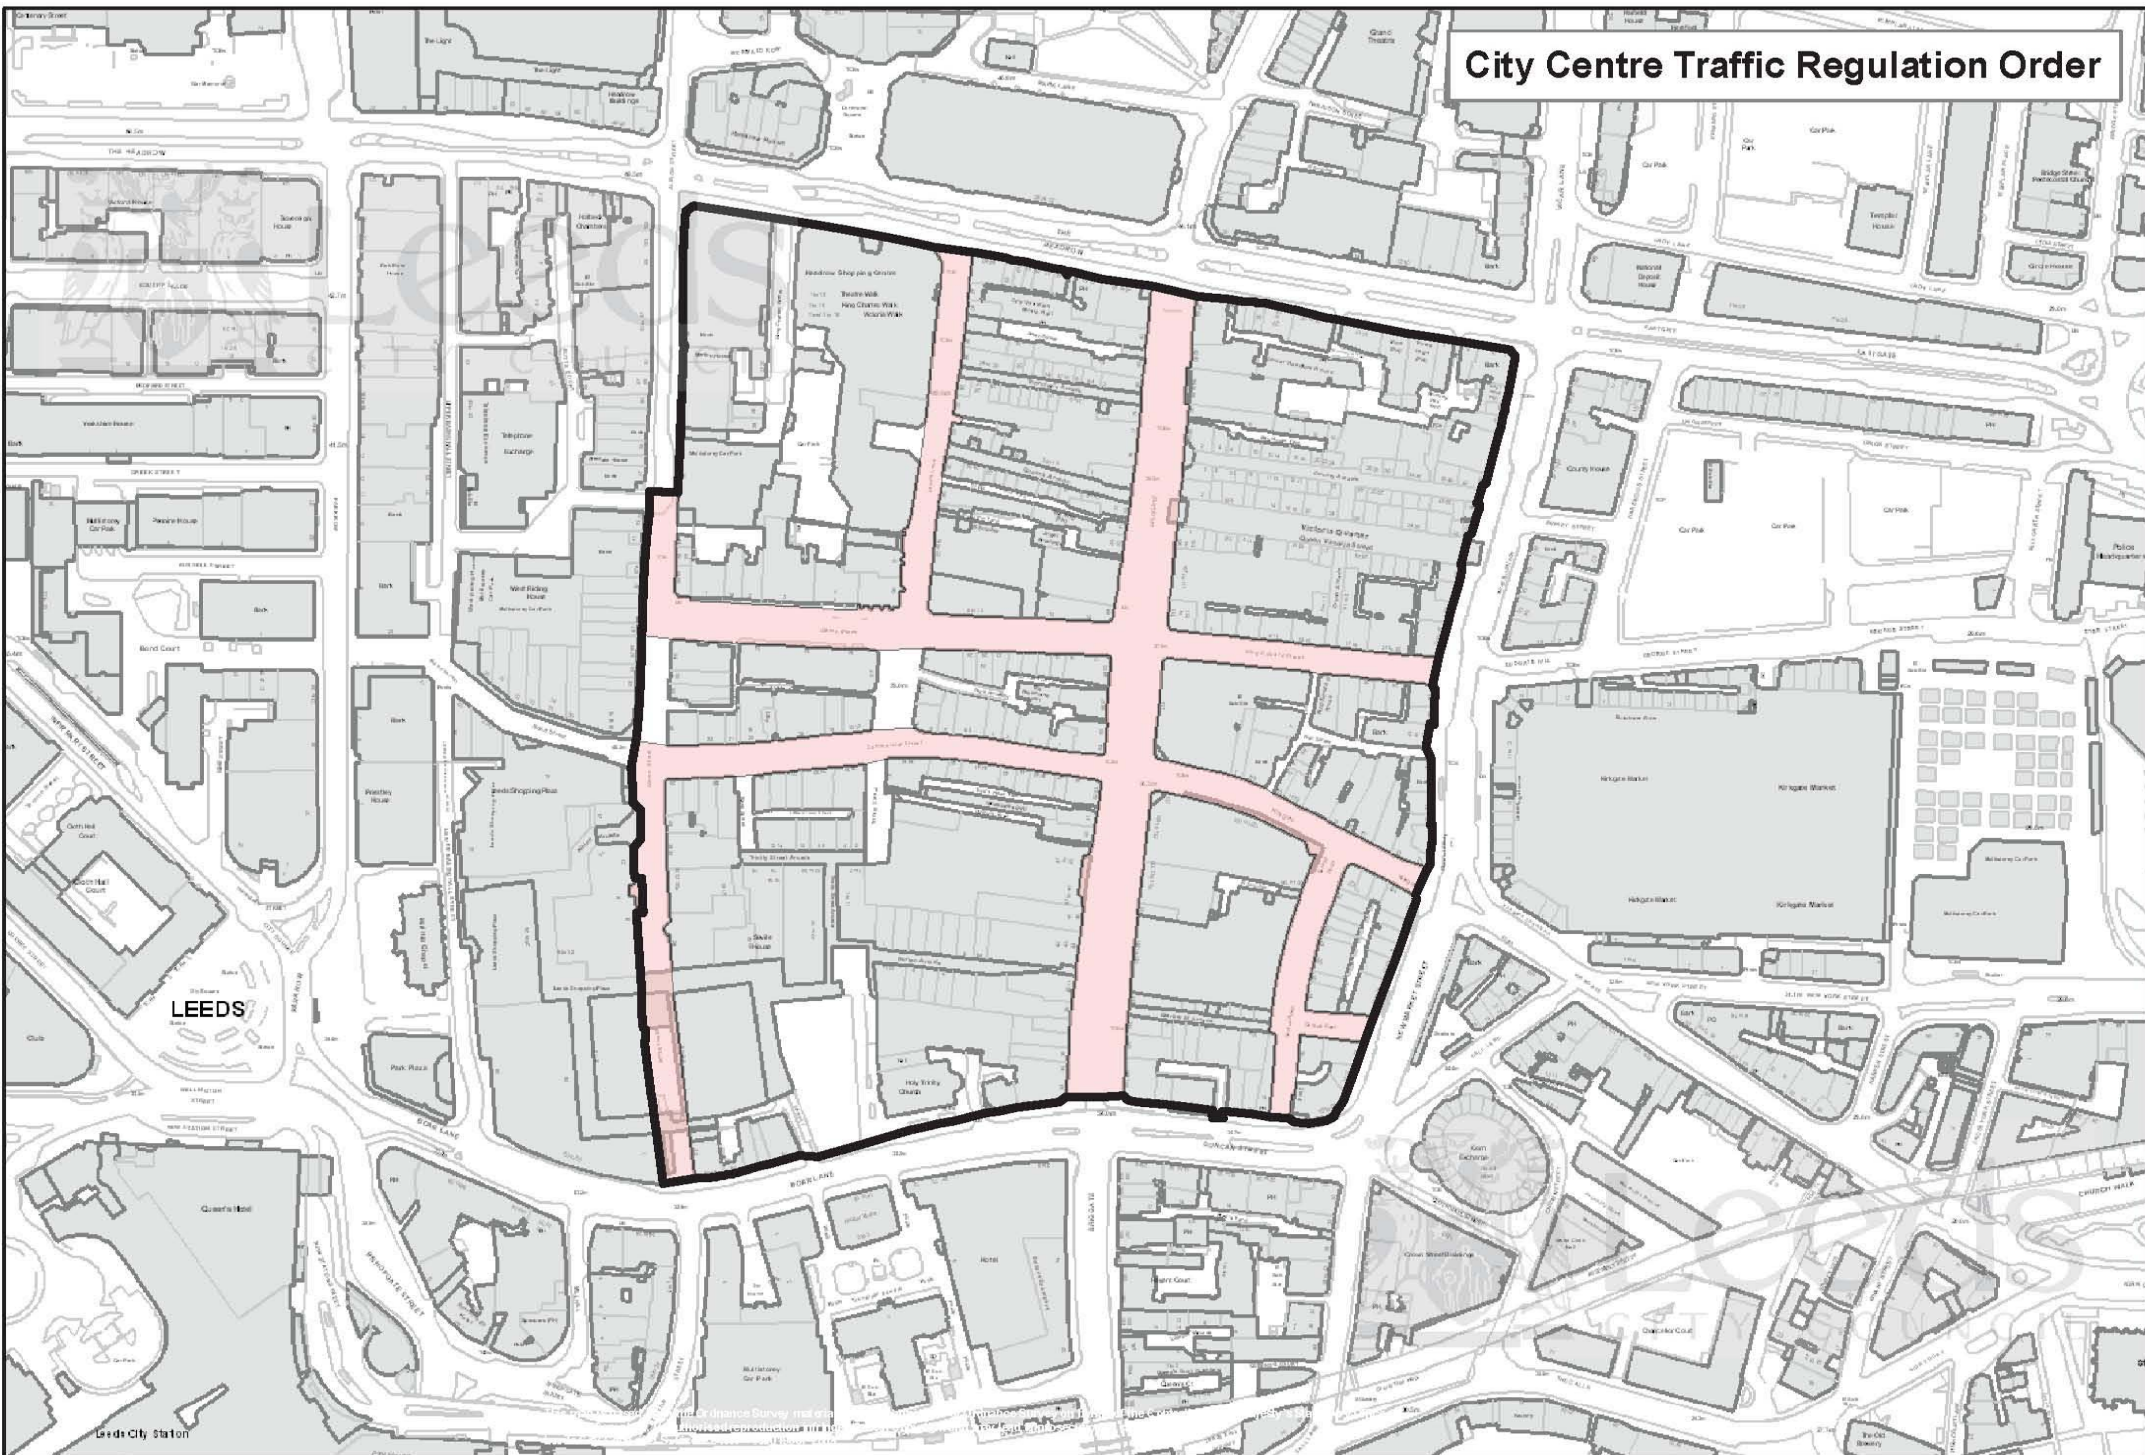

City Centre Traffic Regulation Order

THIS MAP (OR AN EXTRACT) IS AVAILABLE AT A LARGER SIZE
PRODUCED BY COMMUNICATIONS, GRAPHICS & GIS MAPPING, LEEDS CITY COUNCIL

Scale 1: 3000 @ A4 GIS 4996 Jan 2010 WLM